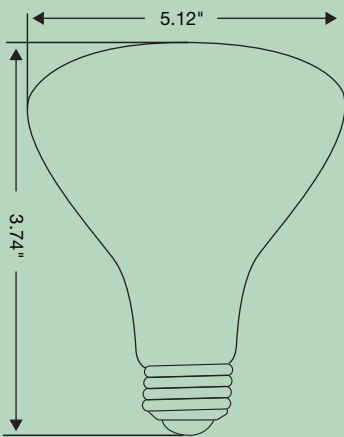

Dimensions

*Dimensions are subject to change

Model #	Watts	Incandescent Equivalent	Initial Lumens	M.O.L.	Diameter	Base	Case Qty
L4R30D11W-27	11w	65w	850	5.12"	3.74"	E26	24

Potential Annual Savings*

	11 watt
Dollar Savings	$7
Utility Savings	54 kWh

*Factors in calculating savings potential:

• 3 hours a day of use (Energy Star Nov. 2013 Lightbulb Calculator — <http://www.energystar.gov/?c=cfls_pr_cfls_savings>)

• 0.113¢ per kWh (Energy Star Nov. 2013 Lightbulb Calculator — <http://www.energystar.gov/?c=cfls_pr_cfls_savings>)

Simply Conserve® brand by AM Conservation Group, Inc.