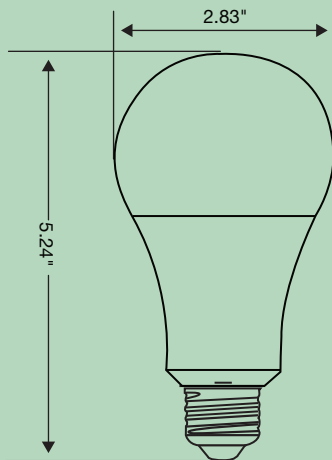

## Dimensions

\*Dimensions are subject to change

Model #	Watts	Incandescent Equivalent	Initial Lumens	M.O.L.	Diameter	Base	Case Qty
L615A213WAY27K	9/11/15w	60/75/100w	800/1100/1600	5.24"	2.83"	E26	50