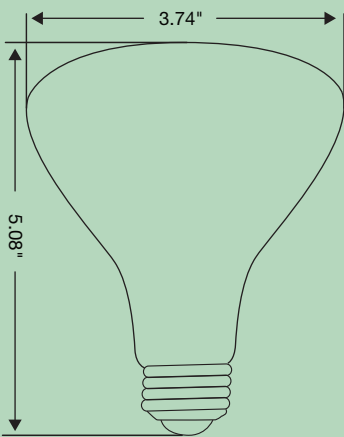

11 Watt BR30 LED Lamp

Our dimmable 11 watt BR30 LED Lamp is equipped with a 110° beam angle that directs bright even light in a wide area. The lamp is equivalent to a 65 watt incandescent and has a standard medium base. This allows the lamp to be easily installed into existing sockets, decorative fixtures and enclosed outdoor fixtures. This bulb is also suitable for dry or damp locations.

Features

- 25,000 hour average life
- 65 watt equivalent
- Suitable for enclosed fixtures
- Suitable for damp locations
- Dimmable
- Mercury and lead free
- 5 year warranty**

Product Specifications

Input Line Voltage: 120VAC
 Input Line Frequency: 60HZ
 Beam Angle: 110°
 Weight: 0.37 lb
 Lamp Life (rated): 25,000 Hours
 Color Temperature: 2700K

Color Rendering Index: 80
 U.L. / C.U.L. Listed: Yes
 FCC Certified: Yes
 Energy Star® Compliant: Yes
 RoHs Compliant: Yes
 ANSI Compliance: Yes

Dimensions

*Dimensions are subject to change

Model #	Watts	Incandescent Equivalent	Initial Lumens	M.O.L.	Diameter	Base	Case Qty
L4R30D11W-27K	11w	65w	850	5.08"	3.74"	E26	24