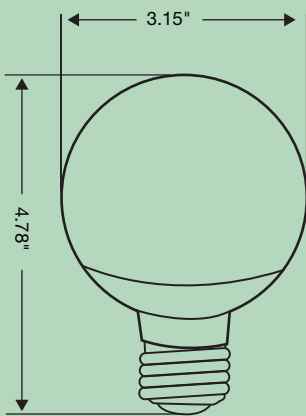

## Product Specifications

Input Line Voltage: 120 VAC

Beam Angle: 240°

Lamp Life (rated): 25,000 Hours

Color Temperature: 2700K

U.L. / C.U.L. Listed: Yes

FCC Certified: Yes

Energy Star® Compliant: Yes

## Dimensions

\*Dimensions are subject to change

Model #	Watts	Incandescent Equivalent	Initial Lumens	M.O.L.	Diameter	Base	Case Qty
L406G2527K	6w	40w	450	4.78"	3.15"	E26	24