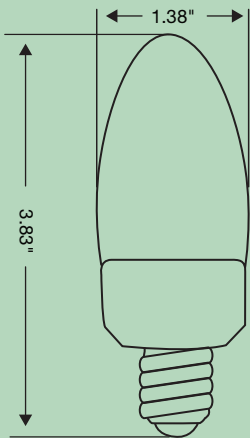

5 Watt Candelabra LED Lamp

L405CDL2700K

L405CDL2700KF

Dimensions

*Dimensions are subject to change

Our 5 Watt Candelabra LED Lamp can replace incandescent bulbs while still maintaining decorative appeal. These bulbs have a wide variety of compatibility being able to be used in chandeliers, decorative fixtures, wall sconces and ceiling fan lighting.

Features

- 25,000 hour average life
- 40 watt equivalent
- Dimmable
- 5 year warranty**

Product Specifications

Input Line Voltage: 120VAC
 Input Line Frequency: 60HZ
 Beam Angle: 120°
 Lamp Life (rated): 25,000 Hours
 Color Temperature: 2700K
 Color Rendering Index: 80

U.L. / C.U.L. Listed: **Yes**
 FCC Certified: **Yes**
 Energy Star® Compliant: **Yes**
 RoHs Compliant: **Yes**
 ANSI Compliance: **Yes**

Model #	Watts	Incandescent Equivalent	Initial Lumens	M.O.L.	Diameter	Base	Case Qty
L405CDL2700K	5w	40w	325	3.83"	1.38"	E12	50
L405CDL2700KF <i>Frosted</i>	5w	40w	350	3.83"	1.38"	E12	50